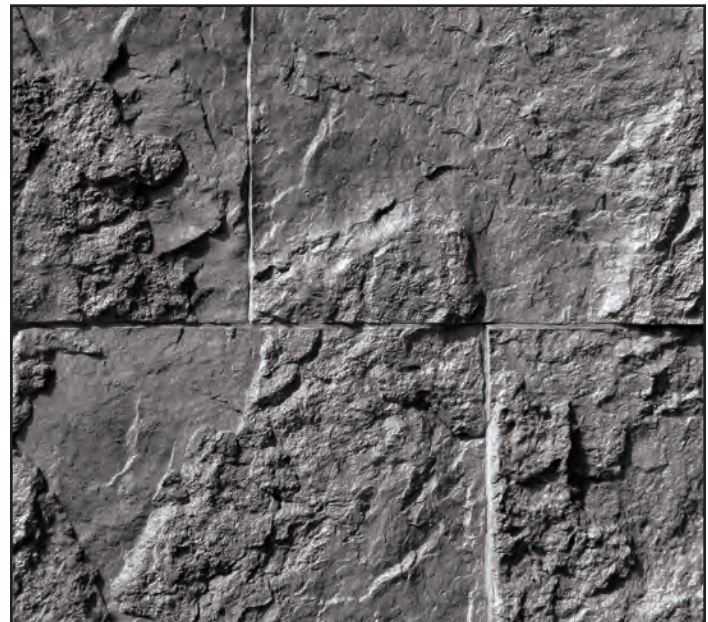

### Special Installation Notes

- Pattern:** Blend the stone on the wall from several different boxes to ensure proper color. *Due to the large profile of the The Getty Stone, Coronado recommends selecting an installer that has previous experience with precast or large tile installations. See catalog photos for recommended installation pattern.*
- Chalk Lines:** Should be used by installer to ensure a straight and level pattern.
- Sealing:** Not required. However, if installed on an exterior exposed to excessive water from runoff or improper drainage, we suggest the product be sealed in that particular area to protect it from staining or spalling during freeze-thaw cycles.
- Freeze-Thaw:** When installing stone in a freeze-thaw environment, extra care should be taken to ensure a full coverage of mortar on the back of each stone, which will prevent water pooling behind the stone after it's been installed.
- Installation Info:** Download Coronado's latest Classic Series installation instructions at [www.coronado.com](http://www.coronado.com) for information on mortar and installation recommendations.

### Profile Properties

- Size:** Stone size is 16" in height and 24" in length (nominal).
- Thickness:** 1" to 1¾" (nominal)
- Weight:** 9 to 12 lbs. per square foot.
- Packaging:** Product sold by the piece.

¼" Full Smooth Tooled Grout Joint (nominal)

THE GETTY STONE

COLOR: *EMBASSY BLEND*

¼" Full Smooth Tooled Grout Joint (nominal)

THE GETTY STONE

COLOR: *BLACK FOREST*