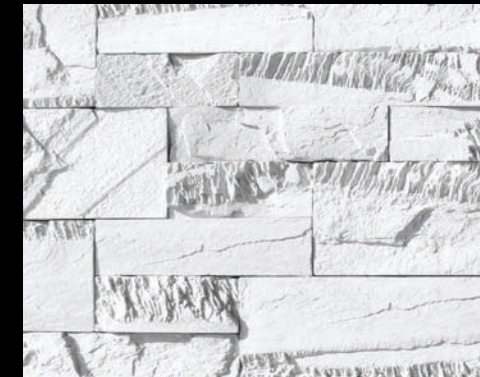

SAWTOOTH LEDGE

WHITE