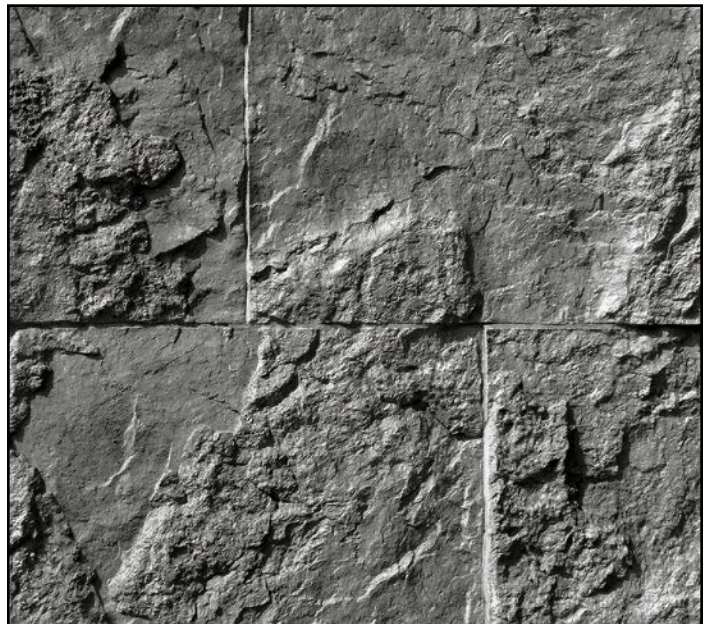

Special Installation Notes

- Pattern:** Blend the stone on the wall from several different boxes to ensure proper color. *Due to the large profile of The Getty Stone, Coronado recommends selecting an installer that has previous experience with precast or large tile installations. See catalog photos for recommended installation pattern.*
- Chalk Lines:** Should be used by installer to ensure a straight and level pattern.
- Sealing:** Not required. However, if installed on an exterior exposed to excessive water from runoff or improper drainage, we suggest the product be sealed in that particular area to protect it from staining or spalling during freeze-thaw cycles.
- Freeze-Thaw:** When installing stone in a freeze-thaw environment, extra care should be taken to ensure a full coverage of mortar on the back of each stone, which will prevent water pooling behind the stone after it has been installed.
- Installation Info:** Download Coronado's latest Classic Series installation instructions at www.coronado.com for information on mortar and installation recommendations.

Profile Properties

- Size:** Stone size is 16" in height and 24" in length. Corner returns are 3" for the short return and 15" for the long return (nominal).
- Thickness:** 1" to 1¾" (nominal).
- Weight:** 9 to 12 lbs. per square foot.
- Packaging:** Product sold by the piece.

¼" Full Smooth Tooled Grout Joint (nominal)

THE GETTY STONE COLOR: *EMBASSY BLEND*

¼" Full Smooth Tooled Grout Joint (nominal)

THE GETTY STONE COLOR: *BLACK FOREST*