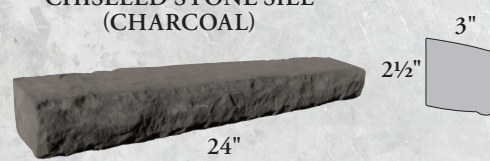

MOLDINGS & SILLS

CHISELED STONE SILL (CHARCOAL)