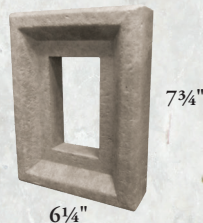

ARCHITECTURAL TRIM STONE
THICKNESS: 1½"

HEARTH STONES

BROWNSTONE

BUFF

CHARCOAL

CREAM

GULF SANDS

LIGHT GREY

LOMPOC

WHITE

UTILITY BOXES

LIGHT BOX
OPENING: 4"

LIGHT BOX
OPENING: 4"

ELECTRICAL BOX
OPENING: 2½" x 4½"

DRYER VENT BOX
OPENING: 4"

DOORBELL / HOSE BIB
OPENING: 1½"